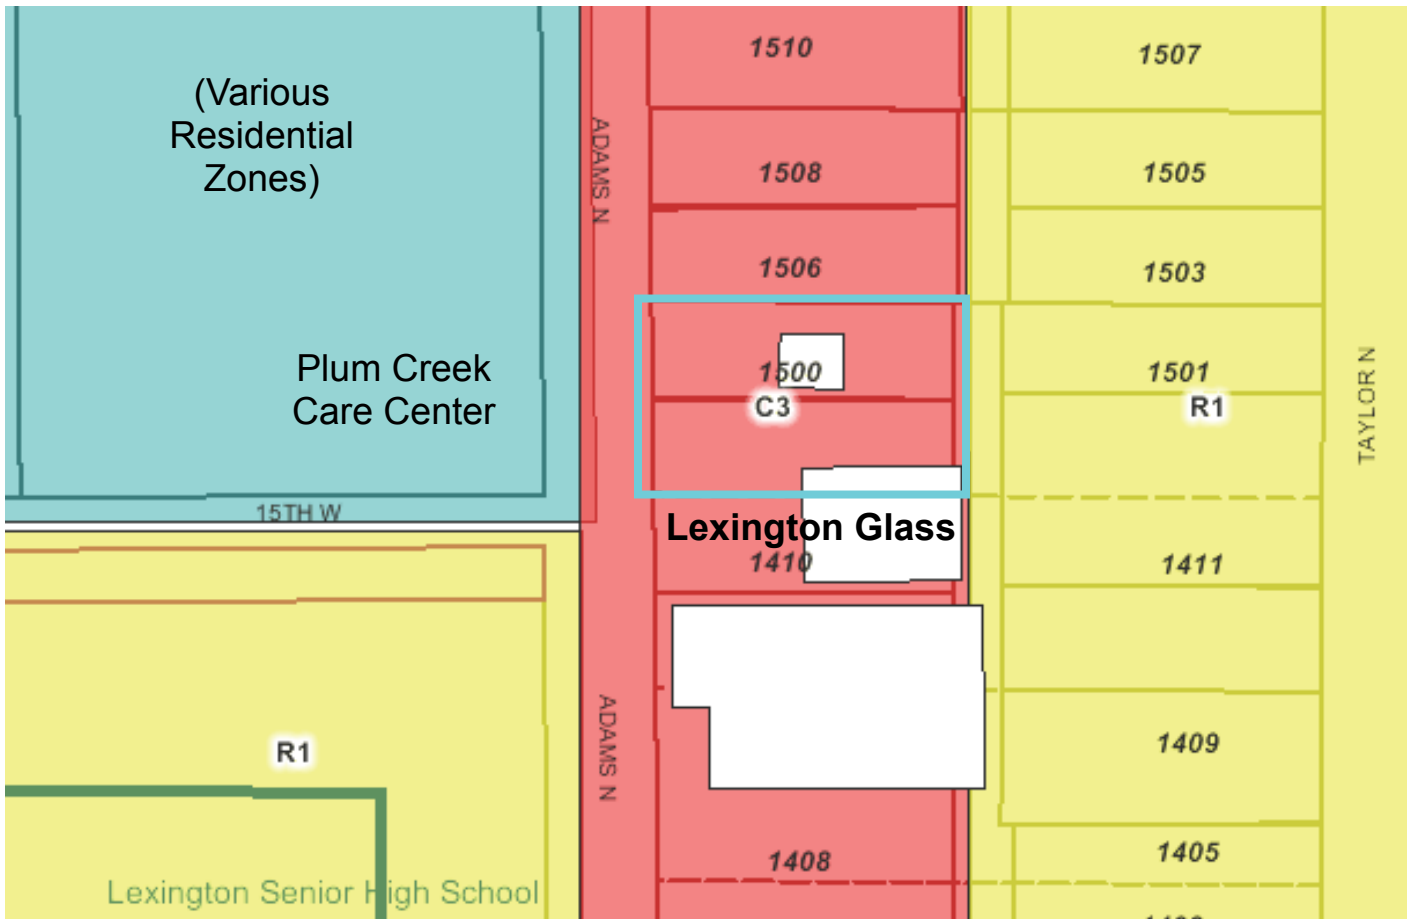

Lexington Planning Commission

November 7, 2007

Viaero Special Use Permit Application

Lexington Planning Commission
November 7, 2007

Viaero Special Use Permit Application

Lexington Glass
1410 N Adams

Residence
1506 N Adams

1500 N Adams